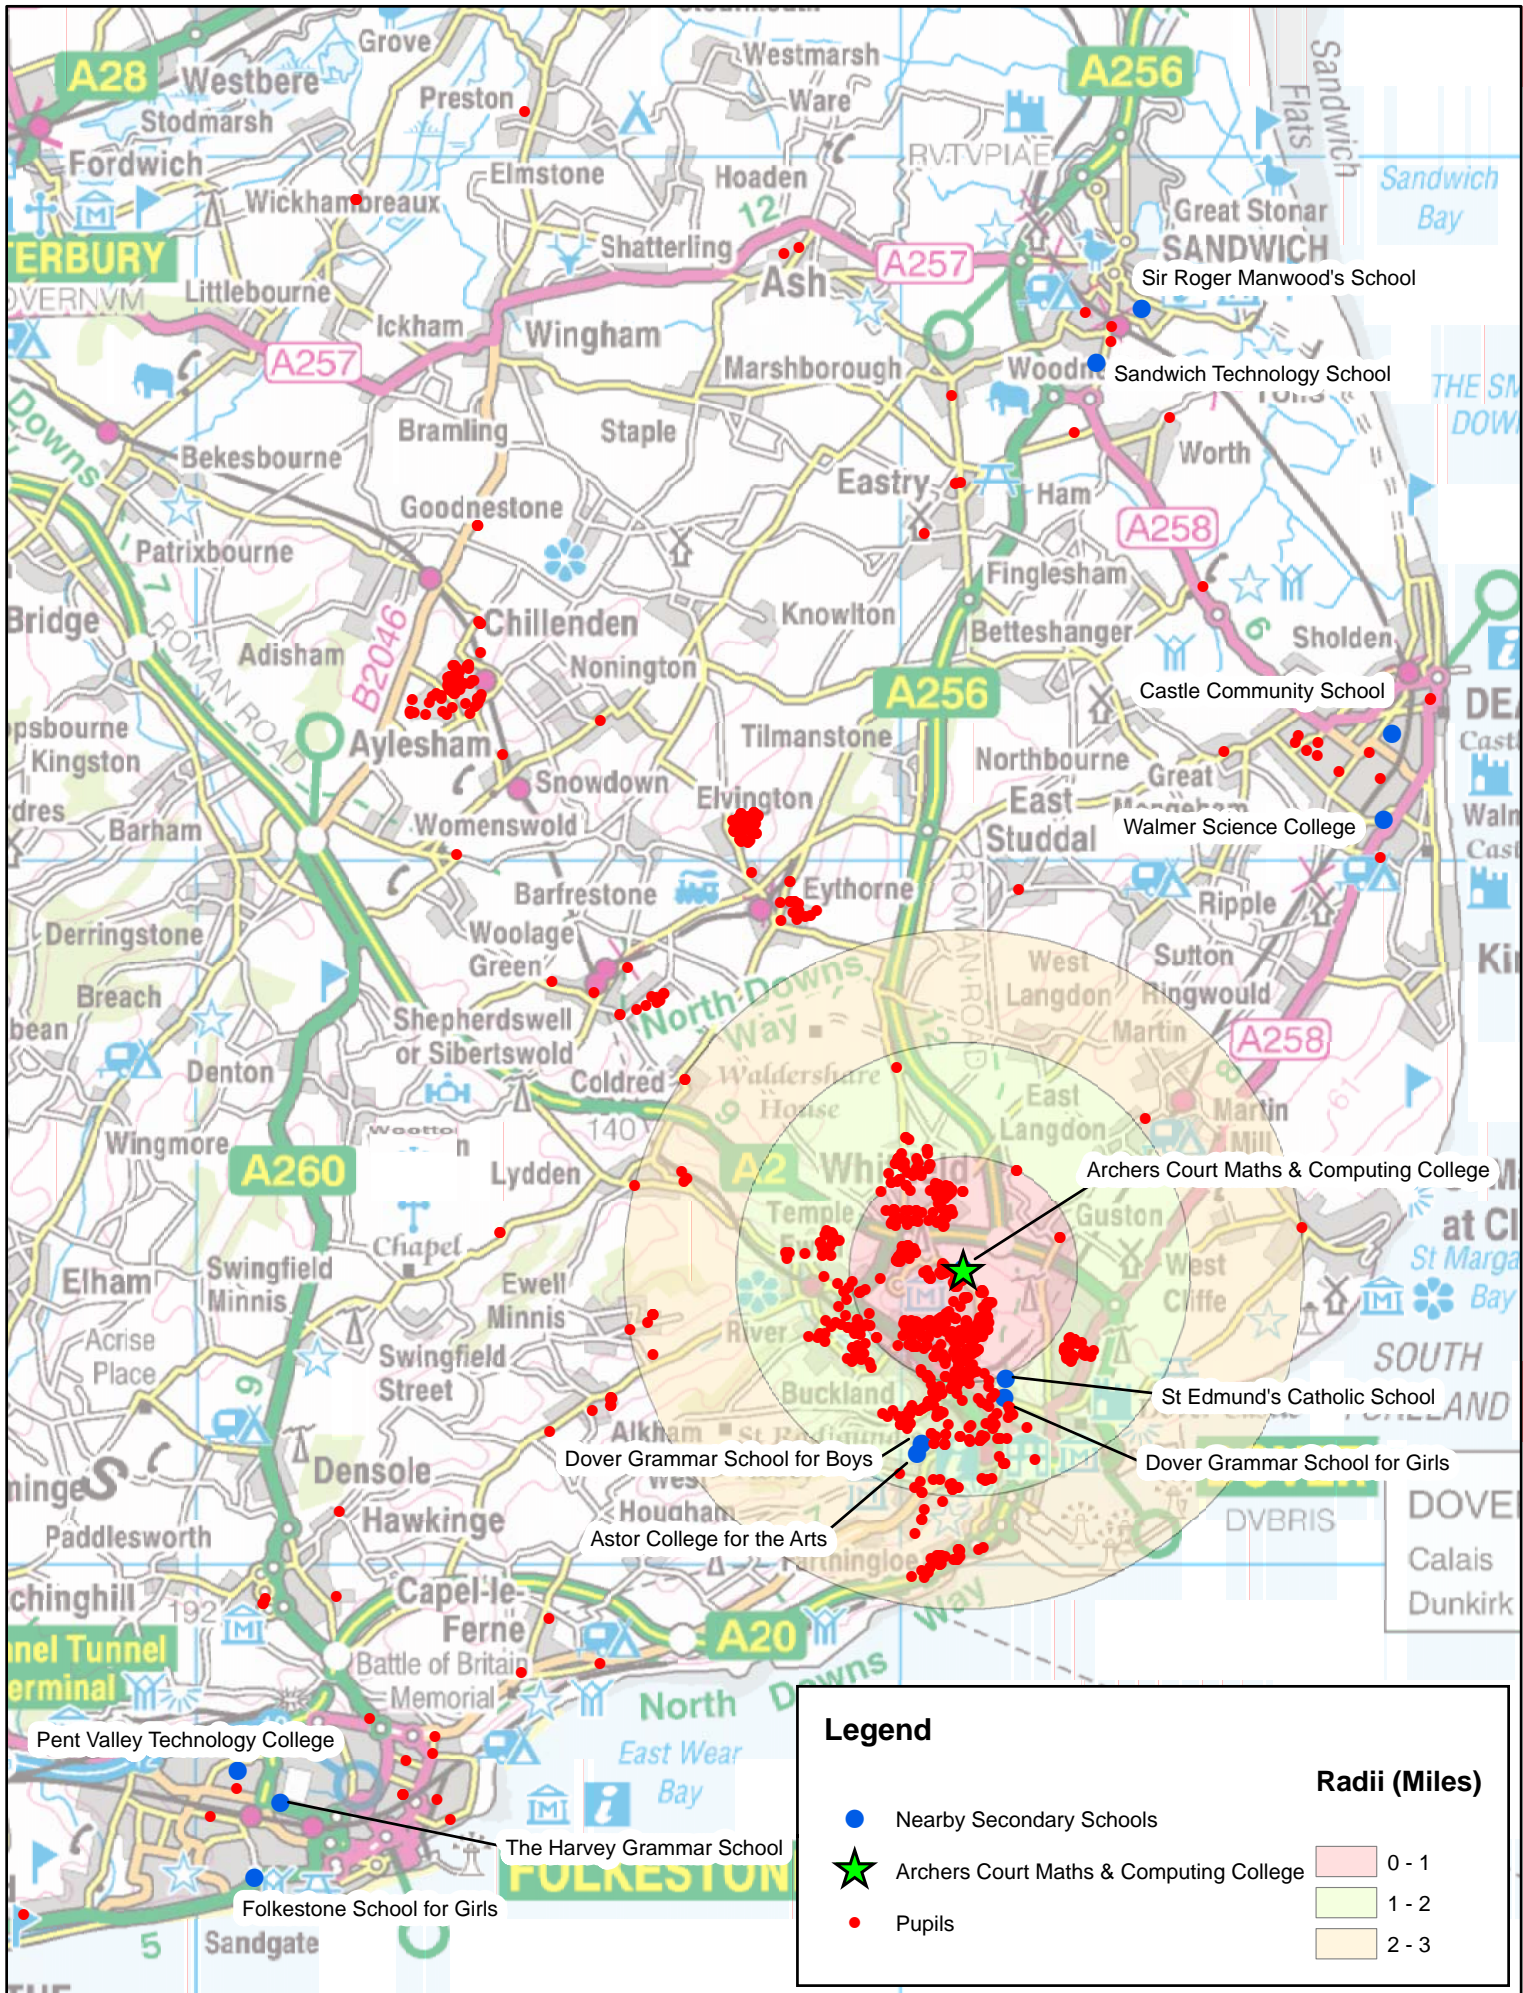

Pupil Dot Map of Archers Court Maths & Computing College

Appendix 1

GH - Ad Hoc 10772

Management Information
Sharing information for better outcomes

Please note there are 6 pupils not showing on this map. These pupils are located in Newington, Whitstable, Ashford (1 each) and Thanet (3).

This map is based upon Ordnance Survey material with the permission of Ordnance Survey on behalf of the Controller of Her Majesty's Stationery Office © Crown Copyright. Unauthorised reproduction infringes Crown copyright and may lead to prosecution or civil proceedings. 100019238 2009